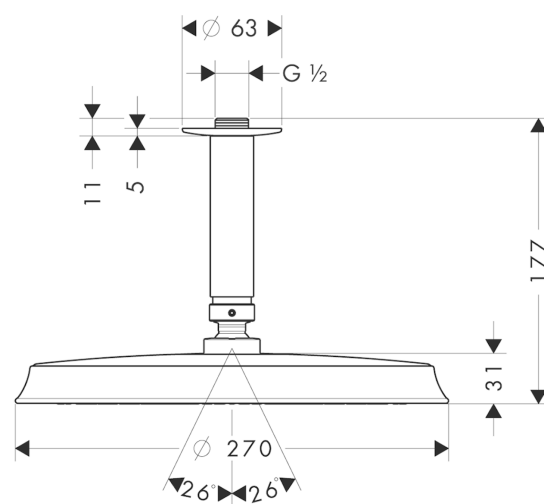

Raindance Classic

Overhead shower 240 1jet with ceiling connector

Surfaces: **Chrome** Article Number: **27405000**

Description

product features

- shower head size: 240 mm
- ball-joint: overhead shower angle adjustable
- spray type: RainAir
- flow rate RainAir spray (at 0.3 MPa): 19 l/min
- material spray disc: metal
- ceiling connection length: 100 mm
- installation: ceiling
- connection thread G ½
- connection dimension: DN15

Technology

Product image

Scale drawing

Flowchart

The consumption was measured in combination with the appropriate fittings (thermostat/mixer/ in-wall valve) to reflect actual application in practice.