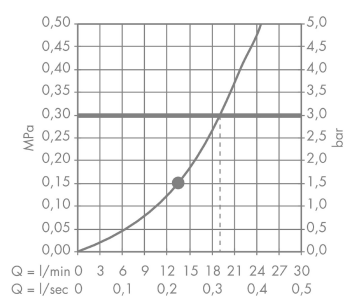

Raindance Classic

Overhead shower 240 1jet with ceiling connector

Surfaces: **Chrome** Article Number: **27405000**

Description

product features

- shower head size: 240 mm
- ball-joint: overhead shower angle adjustable
- spray type: RainAir
- flow rate RainAir spray (at 0.3 MPa): 19 l/min
- material spray disc: metal
- ceiling connection length: 100 mm
- installation: ceiling
- connection thread G ½
- connection dimension: DN15

Technology

Product image

Scale drawing

Flowchart

The consumption was measured in combination with the appropriate fittings (thermostat/mixer/ in-wall valve) to reflect actual application in practice.